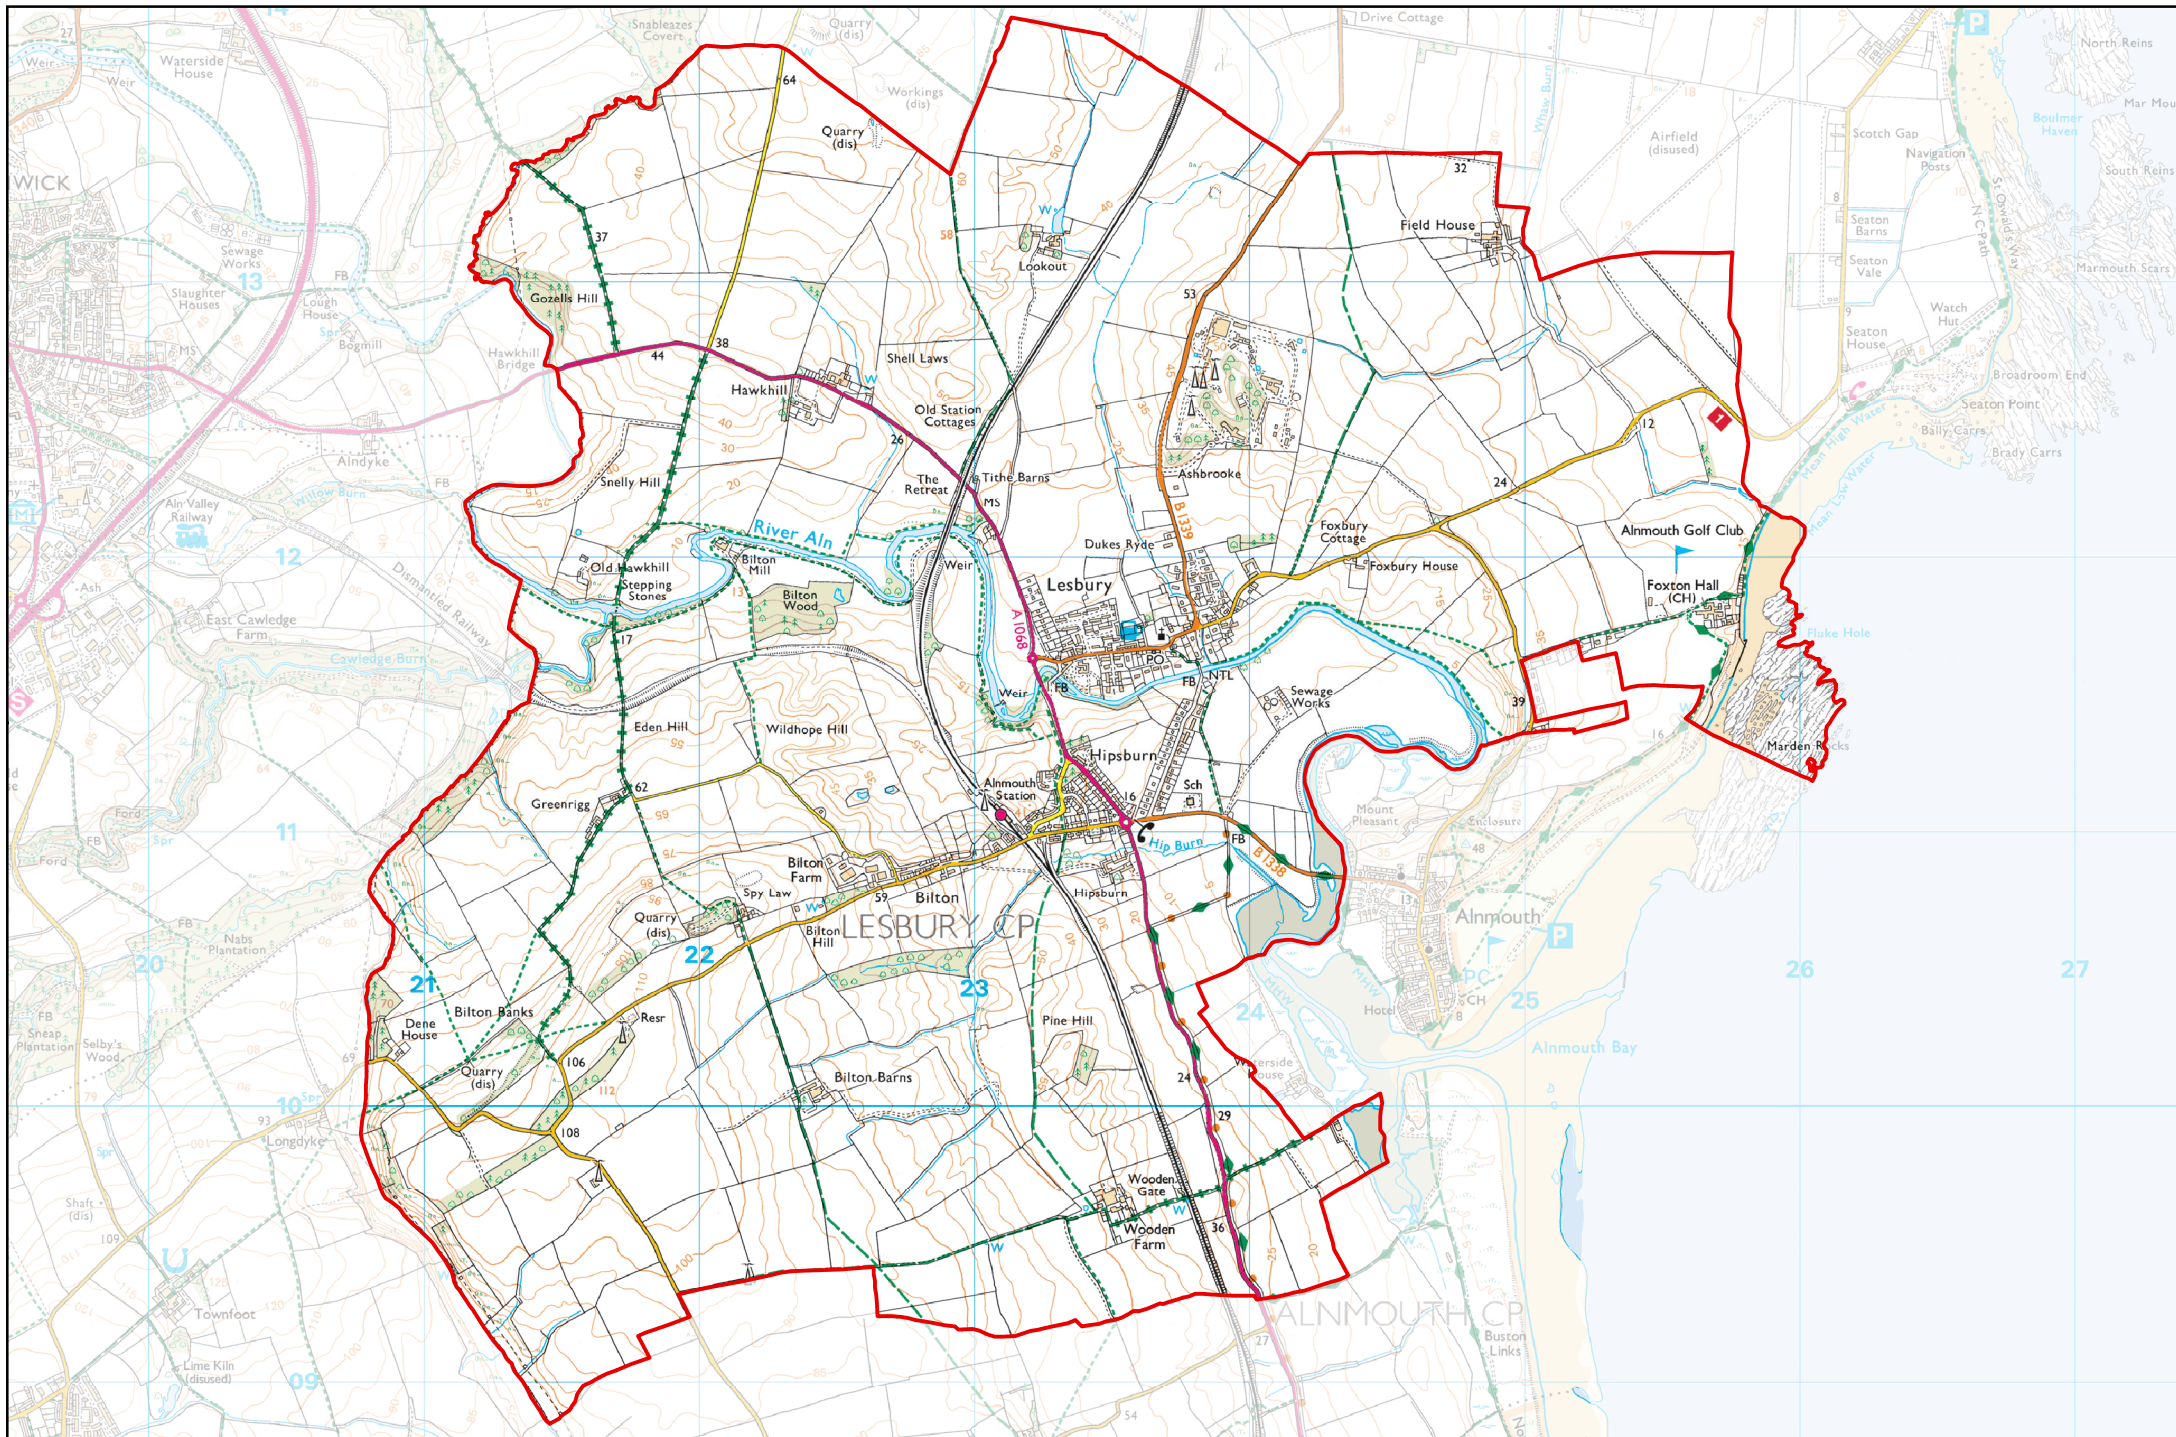

# Lesbury Parish

Published February 2020. Scale: 1:27,500

Produced by the Digital Team, Information Services, Northumberland County Council.

© Crown Copyright. All rights reserved. NORTHUMBERLAND COUNTY COUNCIL - OS Licence No. 100049048.

**Northumberland**  
County Council